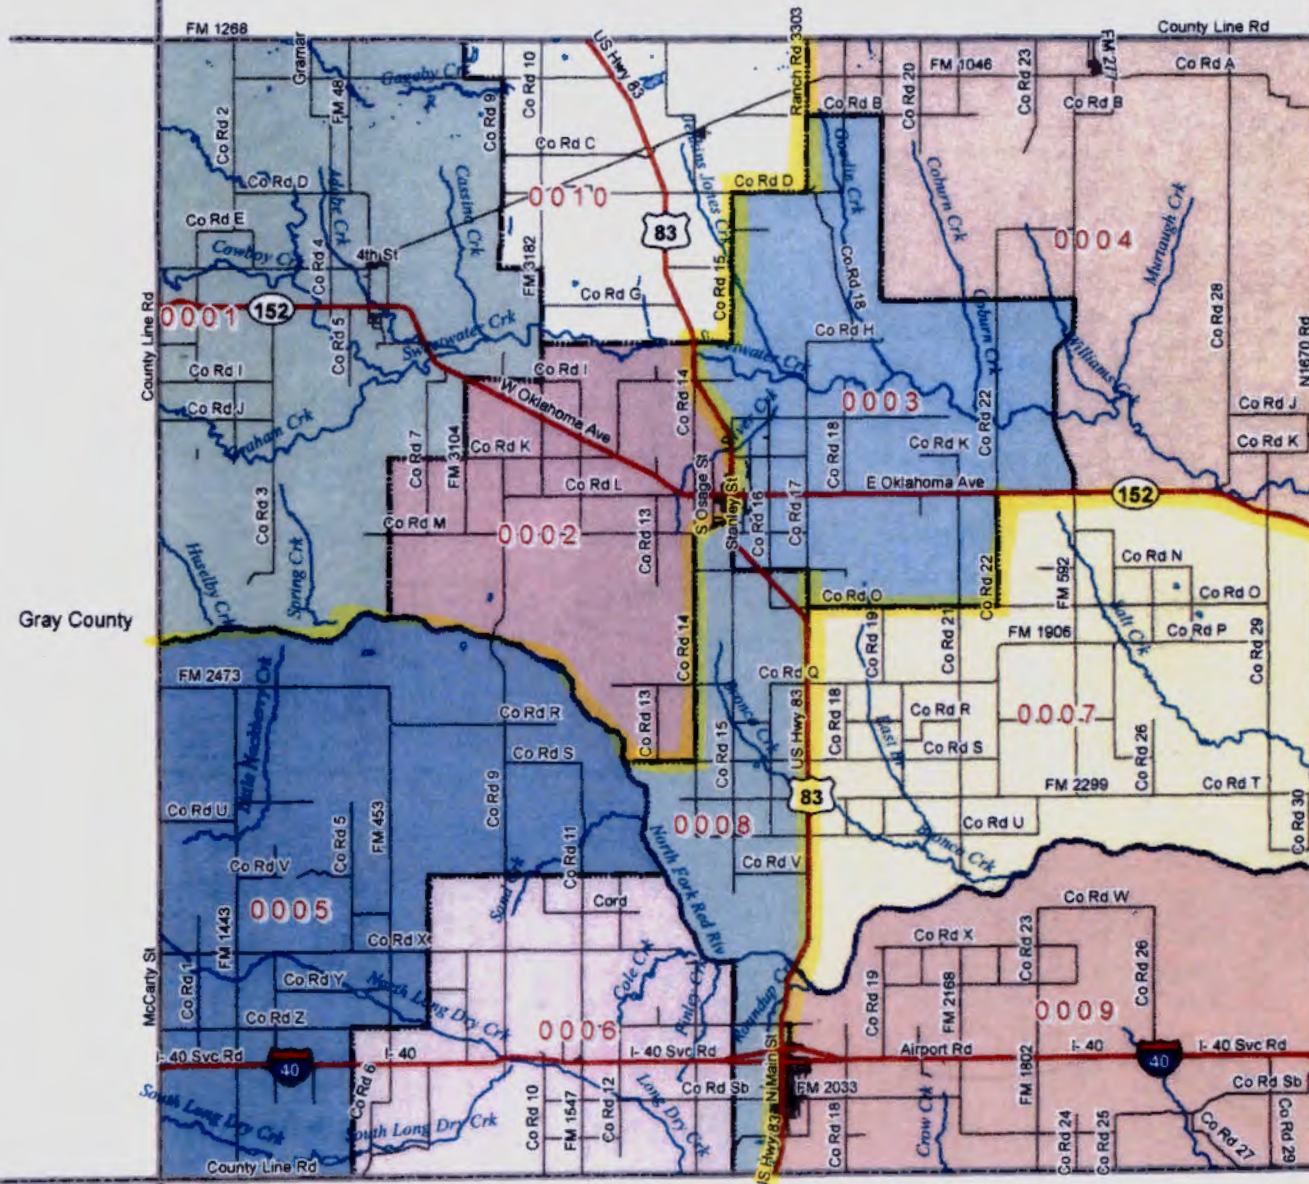

Roberts County

Hemphill County

Oklahoma

Donley County

Collingsworth County

Voting Districts

-  0001
-  0002
-  0003
-  0004
-  0005
-  0006
-  0007
-  0008
-  0009
-  0010

**WHEELER
COUNTY**
Adopted Plan
Voting Districts